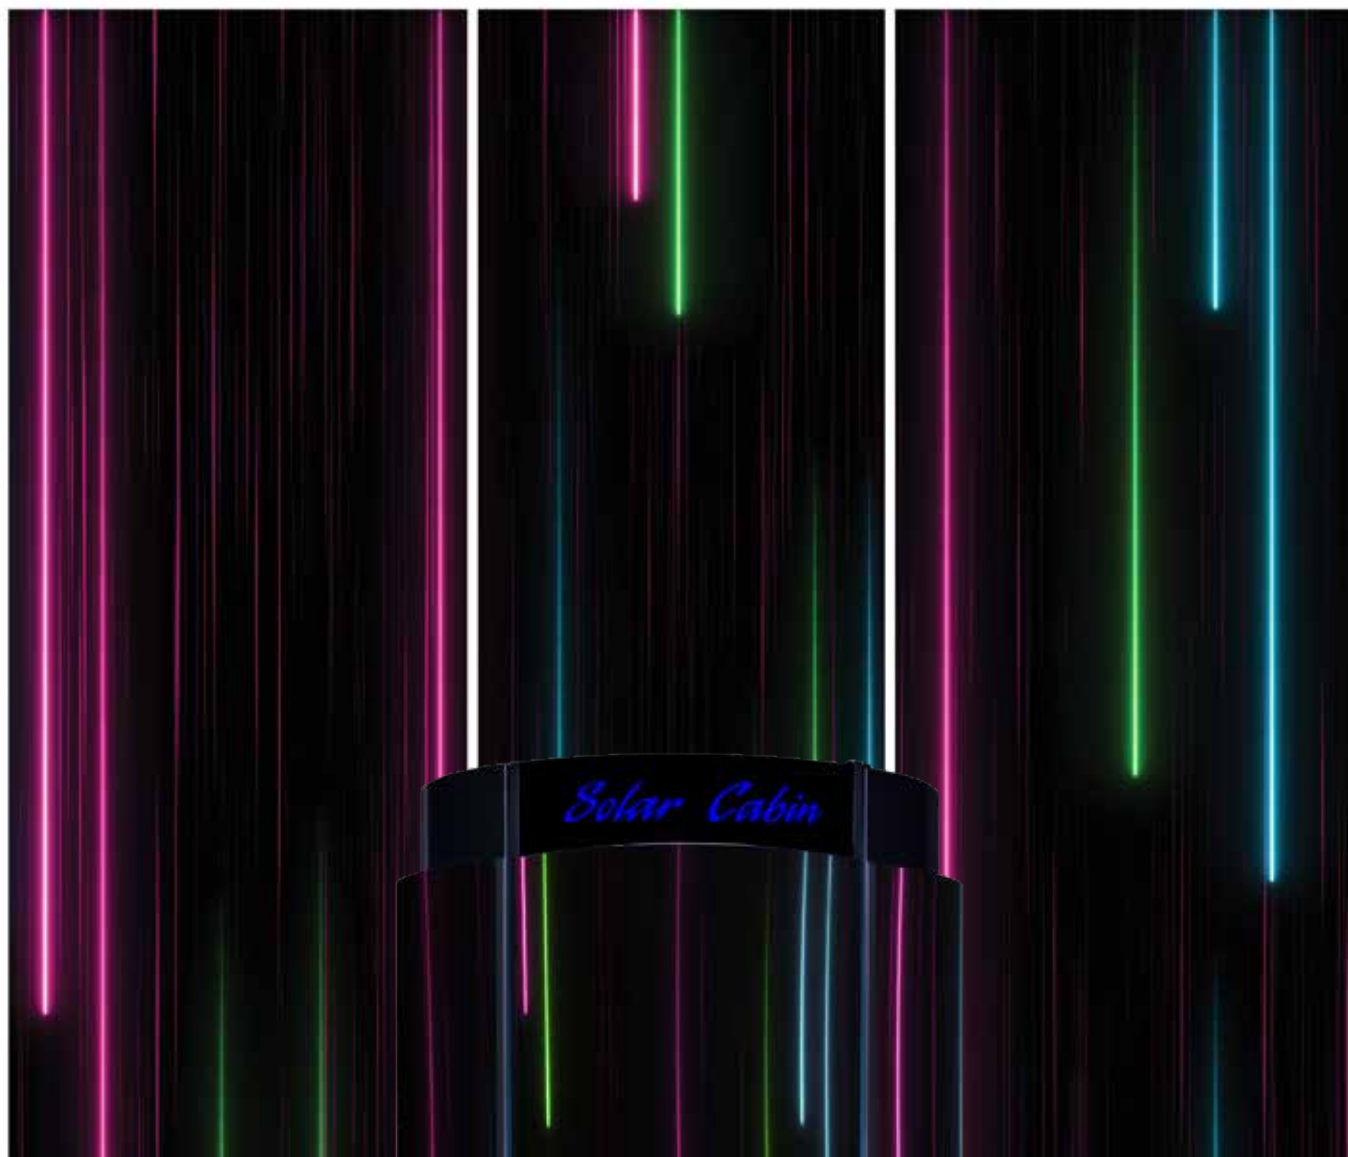

Solar Cabin

iTan

Solarium decorations
2023

LIGHT SHOW: X-DESIGN 01

X-DESIGN
01

LIGHT SHOW: ARROW 02

ARROW
02

LIGHT SHOW: PRIZMA 03

PRIZMA
03

LIGHT SHOW: FIREWORKS 04

FIREWORKS
04

ELEGANT: CARBON 05

CARBON
05

ELEGANT: TRIANGLE 06

TRIANGLE
06

ELEGANT: GOLD DROP 07

GOLD DROP
07

ELEGANT: VIOLET DROPS 08

VIOLET DROPS
08

ELEGANT: RUBY 09

RUBY
09

ELEGANT: BLUE 10

BLUE
10

TWILIGHT
11